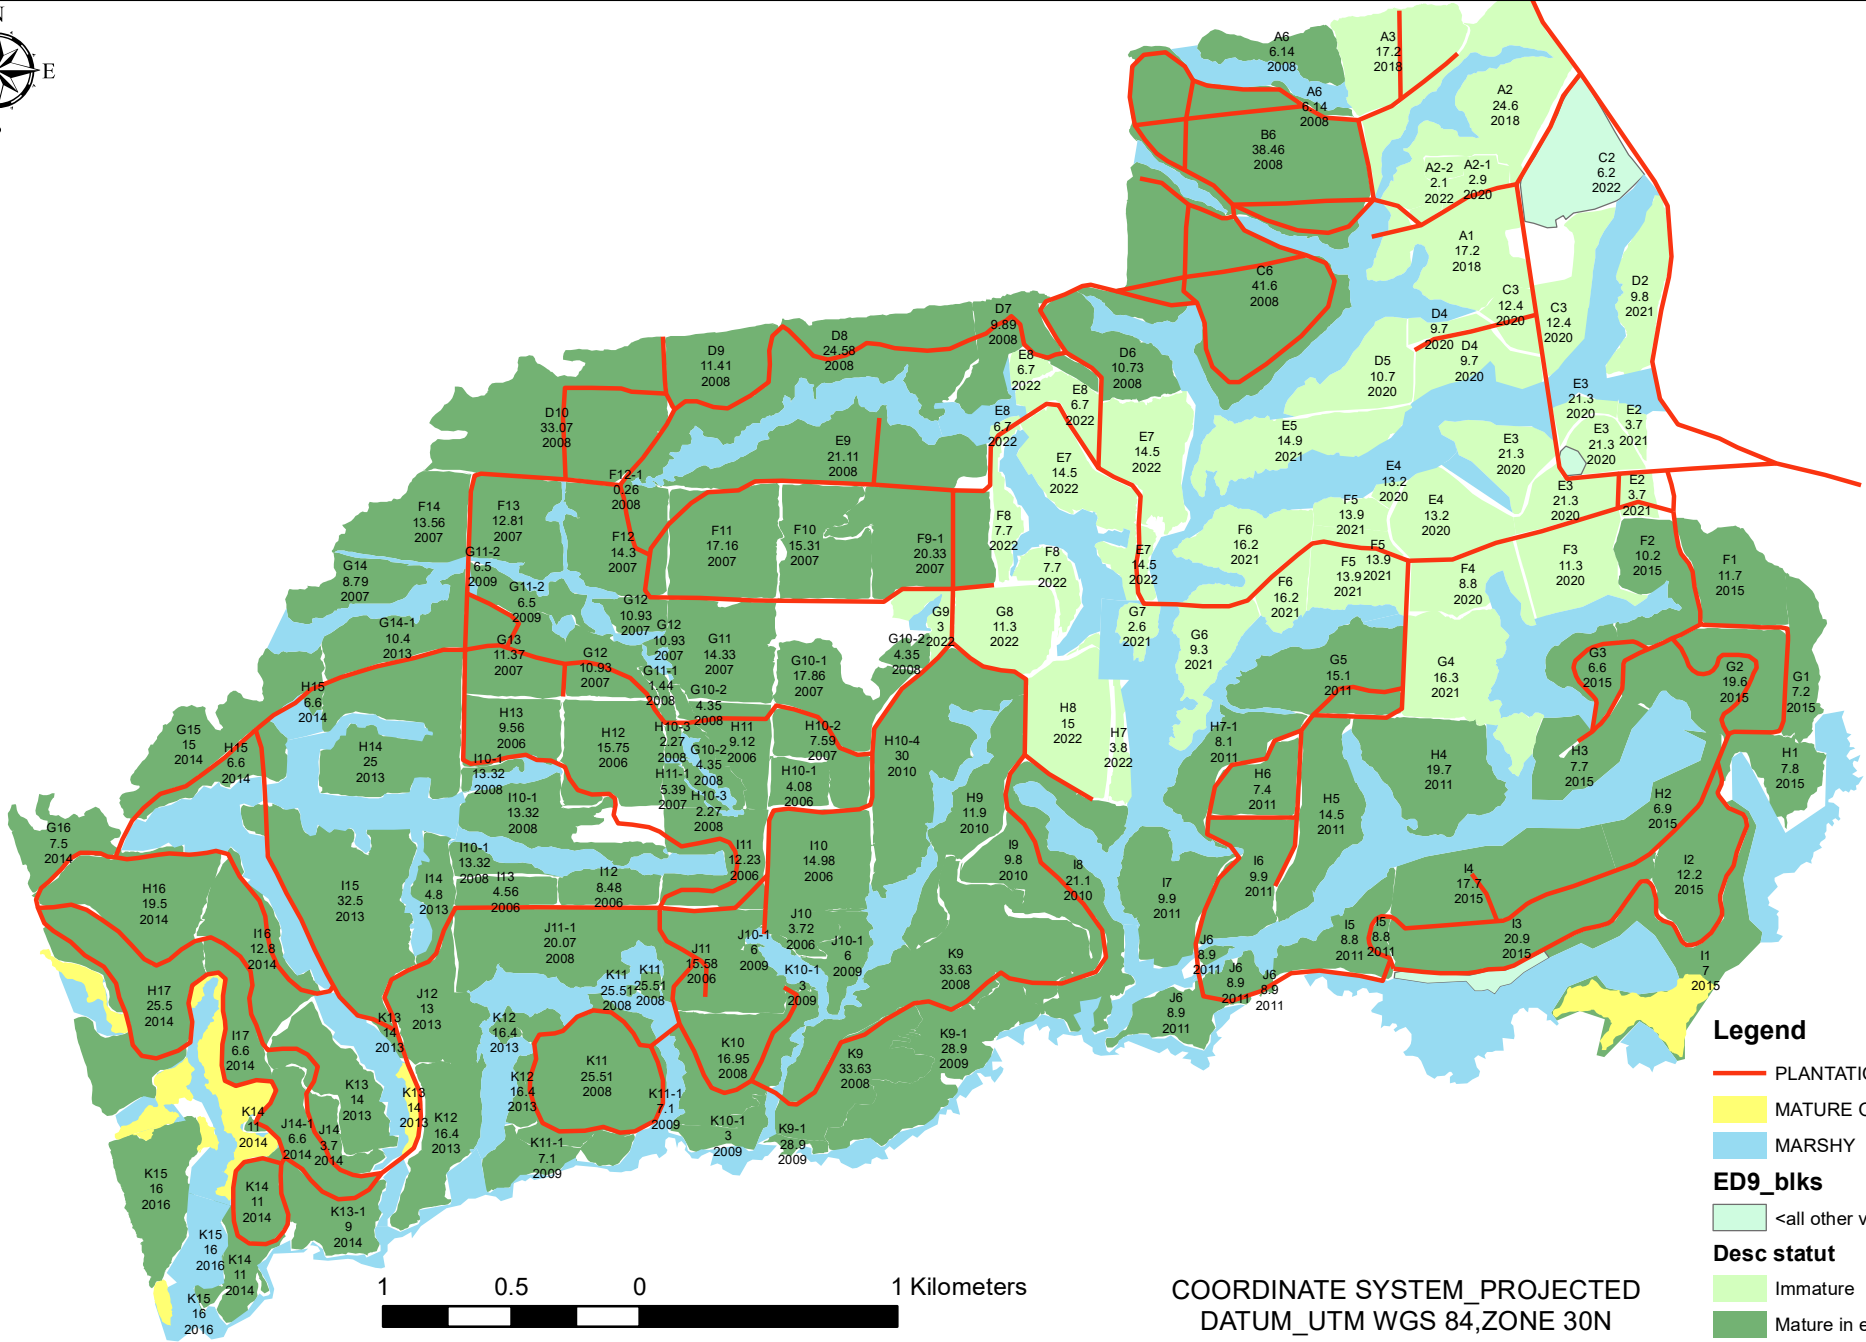

# GHANA RUBBER ESTATES LTD\_ ESTATE DIVISION NINE MAP

## Legend

- PLANTATION ROUTES
- MATURE OILPALM
- MARSHY
- ED9\_bllks**
- <all other values>
- Desc statut**
- Immature
- Mature in exploitation

COORDINATE SYSTEM\_PROJECTED  
DATUM\_UTM WGS 84,ZONE 30N