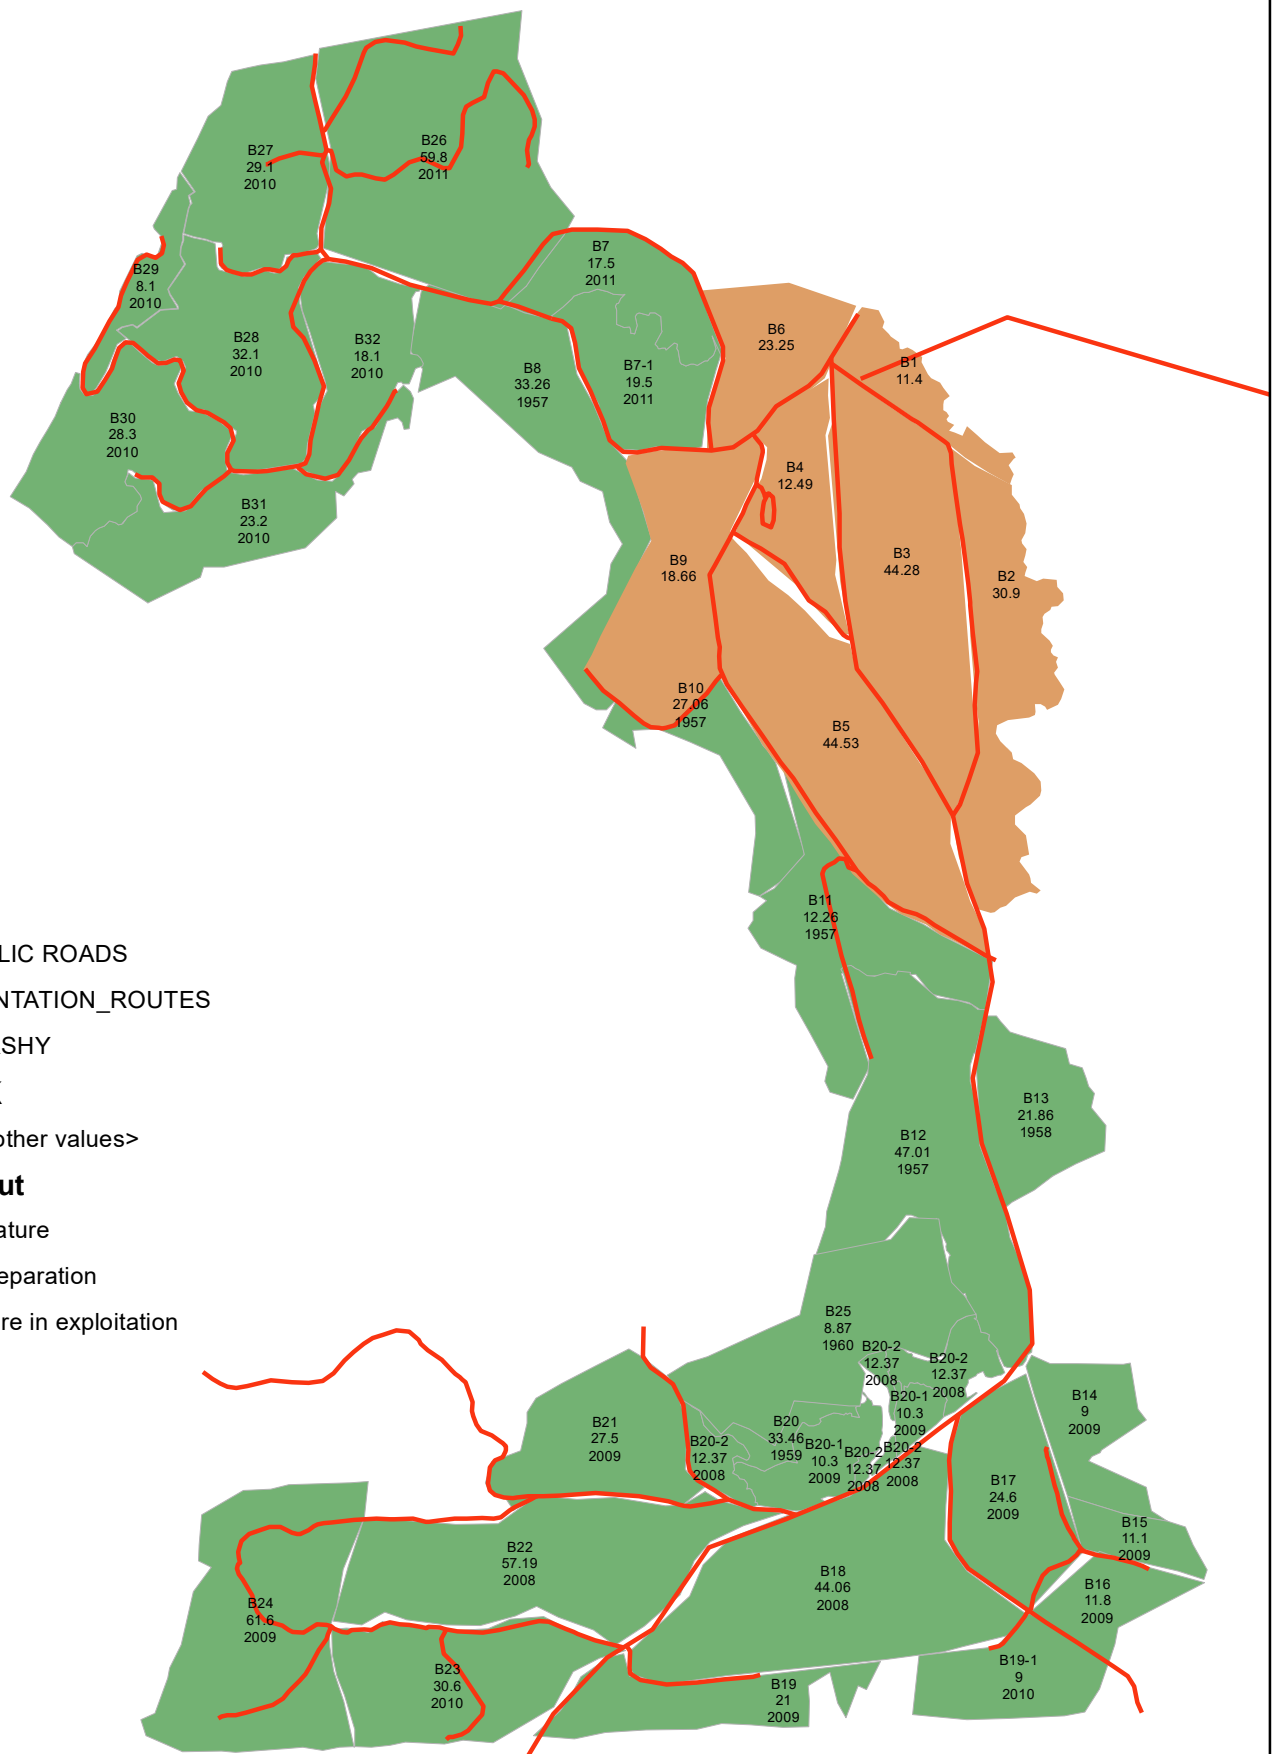

GHANA RUBBER ESTATES LTD_ESTATE DIVISION EIGHT MAP

Legend

- PUBLIC ROADS
- PLANTATION_ROUTES
- MARSHY

DIV_BLK

- <all other values>

Desc statut

- Immature
- In preparation
- Mature in exploitation

COORDINATE_SYSTEM_PROJECTED
DATUM_UTM_WGS 84_ZONE 30N